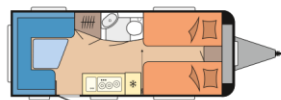

EXCELLENT EDITION 495 UL