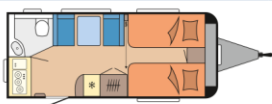

LAYOUTS AT A GLANCE

EXCELLENT 460 SL