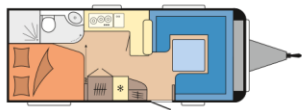

LAYOUTS AT A GLANCE

PRESTIGE 560 FC